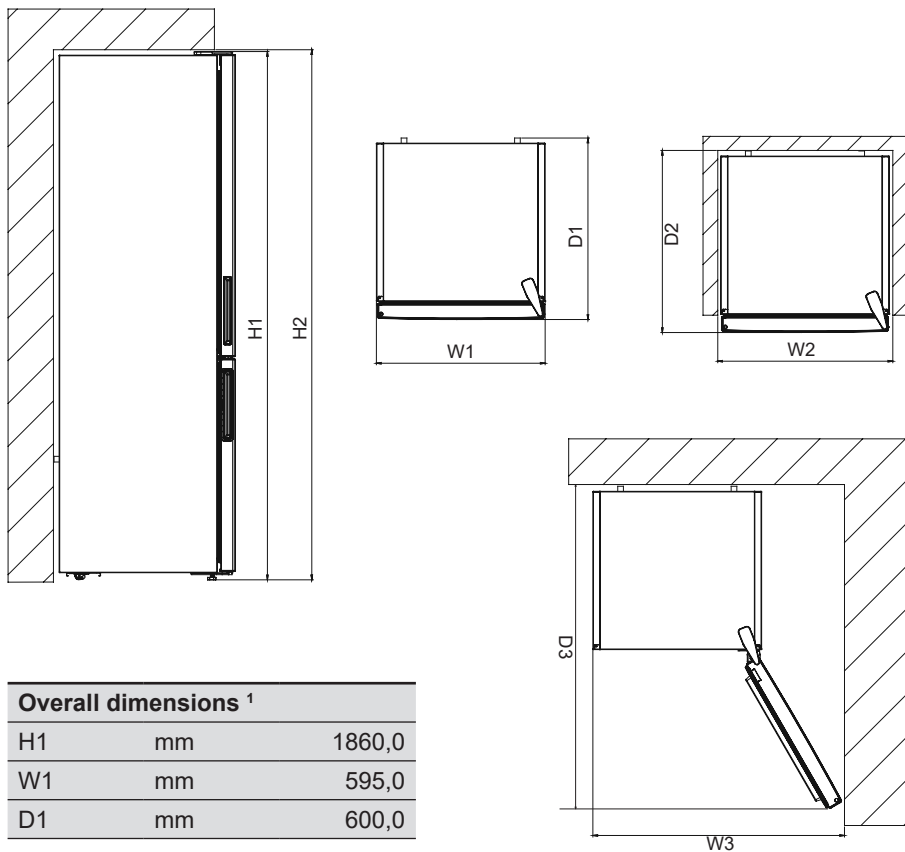

1.1 Dimensions

Overall dimensions ¹		
H1	mm	1860,0
W1	mm	595,0
D1	mm	600,0

Space required in use ²		
H2	mm	1910,0
W2	mm	695,0
D2	mm	640,0

Overall space required in use ³		
W3	mm	927,5
D3	mm	1168,5